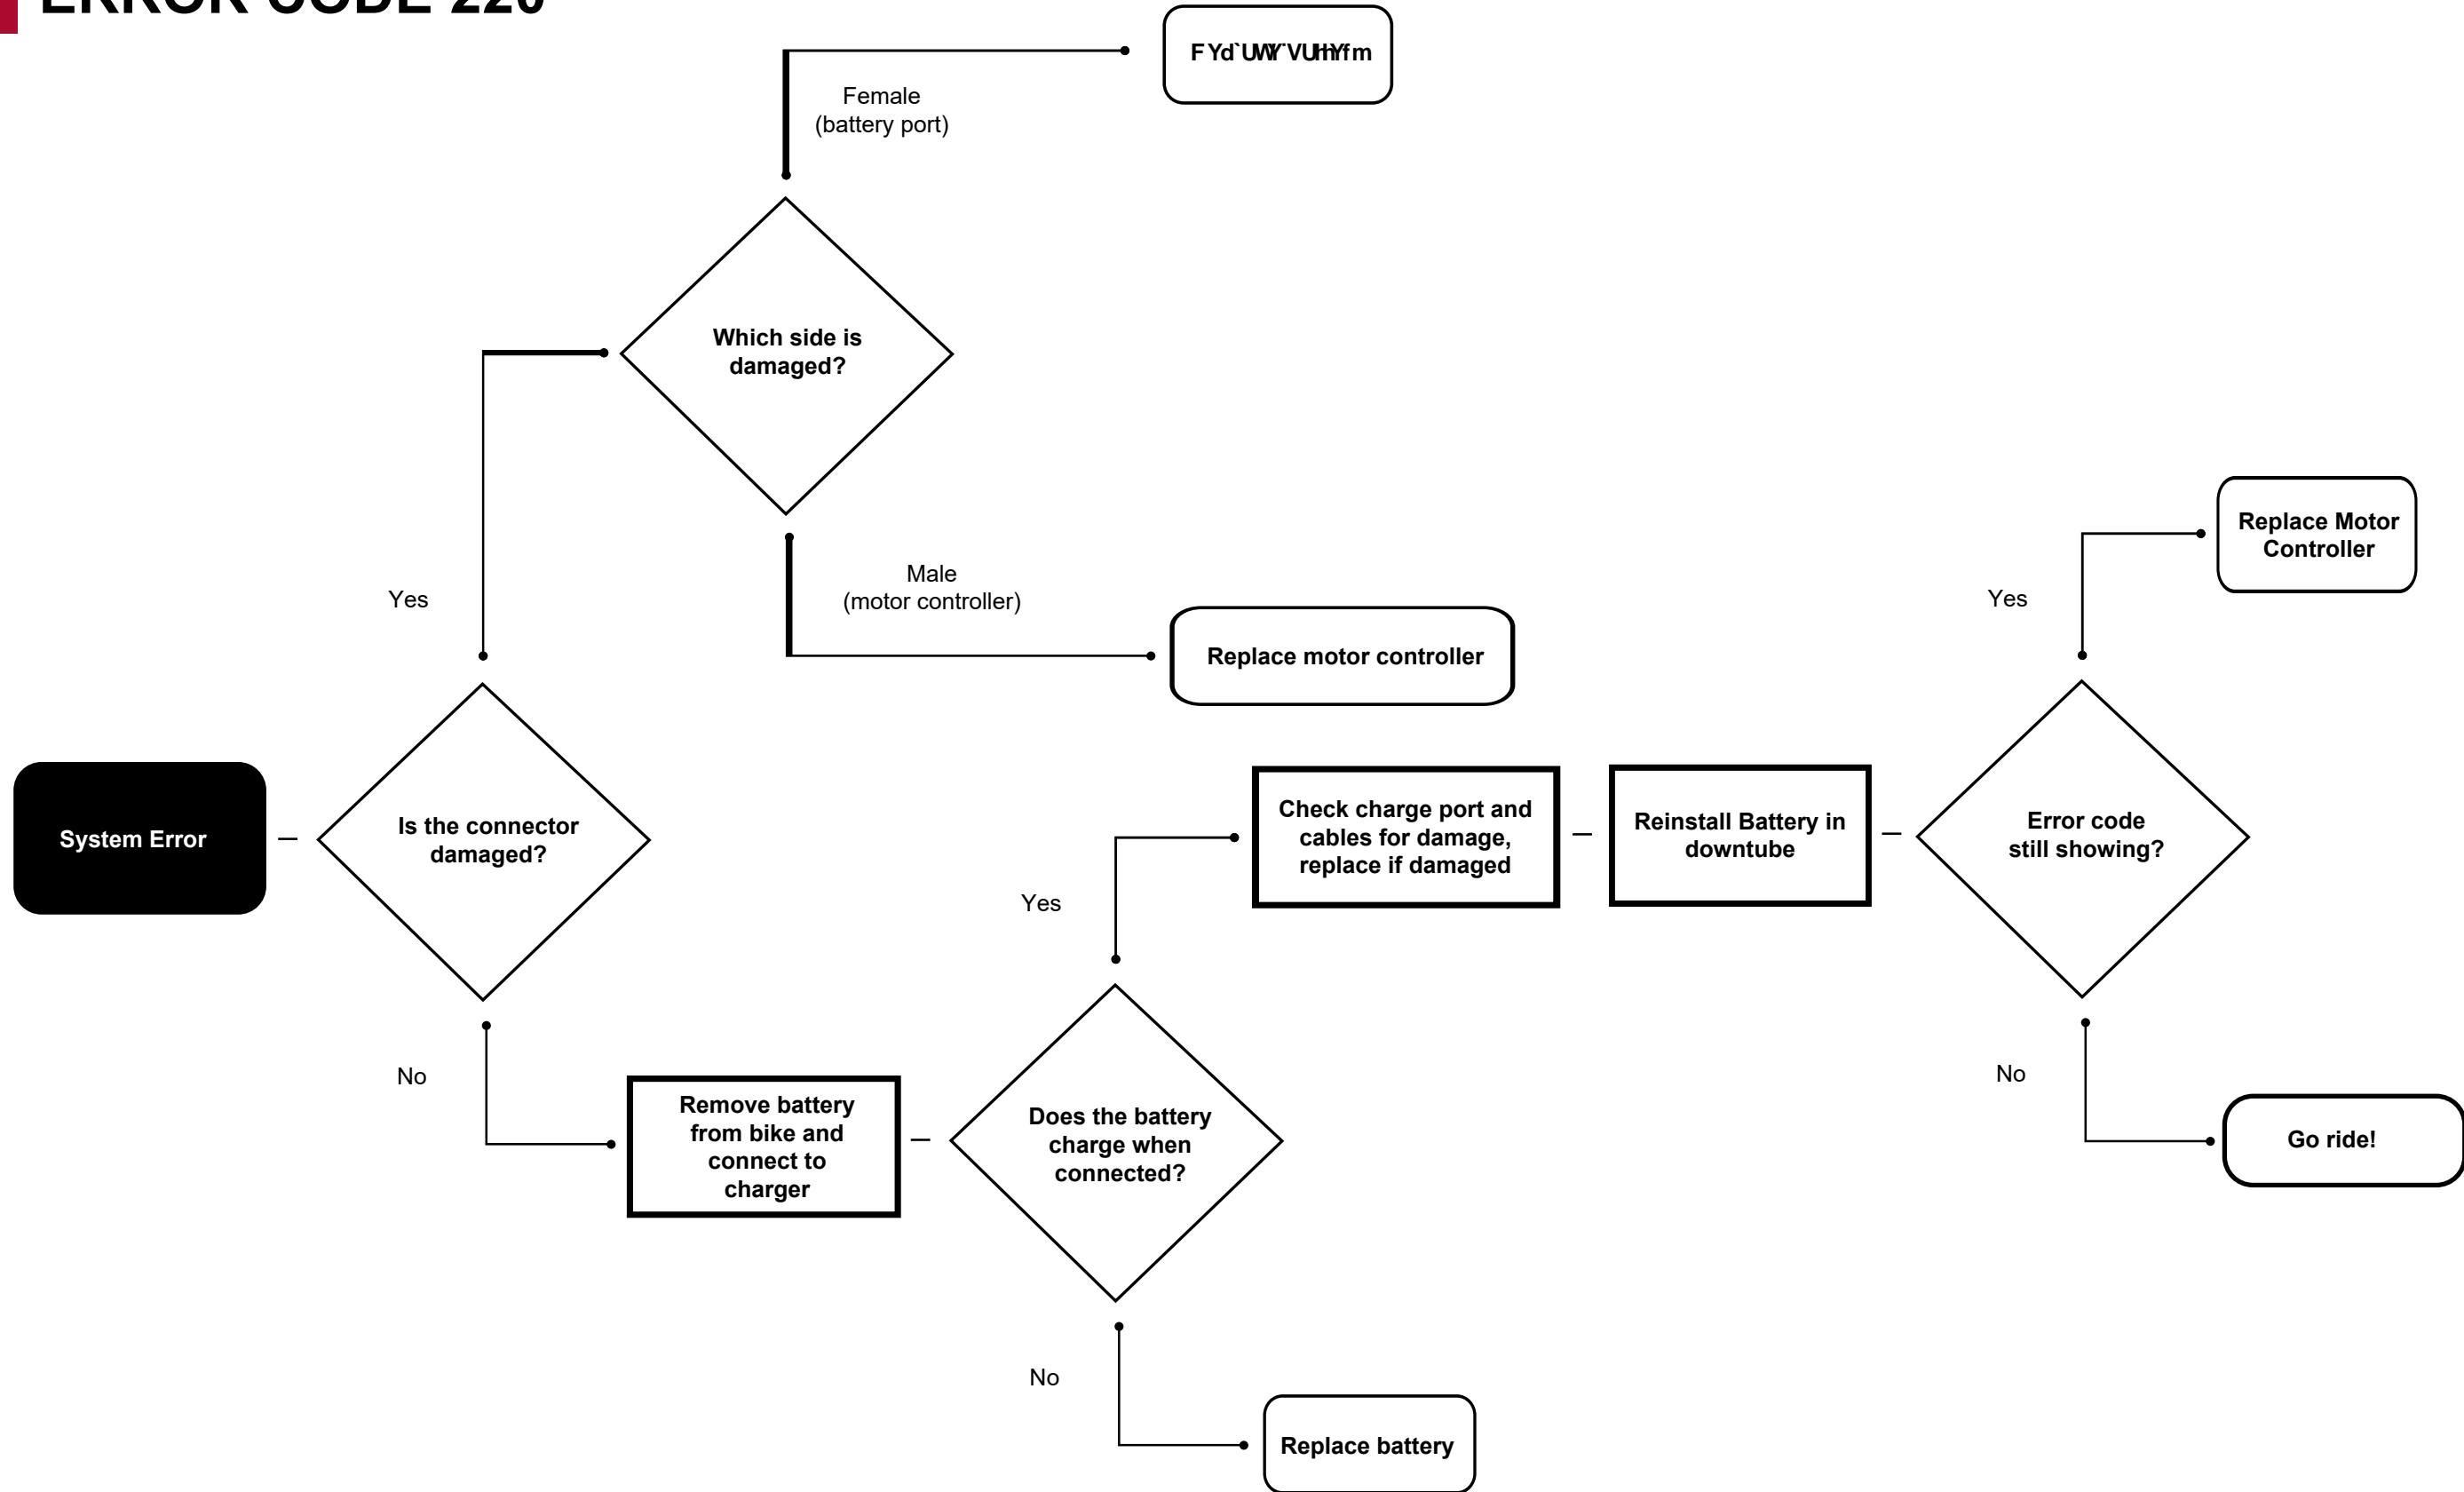

ERROR CODE 180, 189

ERROR CODE 199+240

ERROR CODE 201

ERROR CODE 220

ERROR CODE 230

ERROR CODE 240

Battery not charging

Grinding / knocking sounds

Jumbotron doesn't turn on, no motor assistance

Jumbotron powered, no motor assistance, no error code

Jumbotron screen not powered, motor works

Intermittent motor assistance

Reduced range