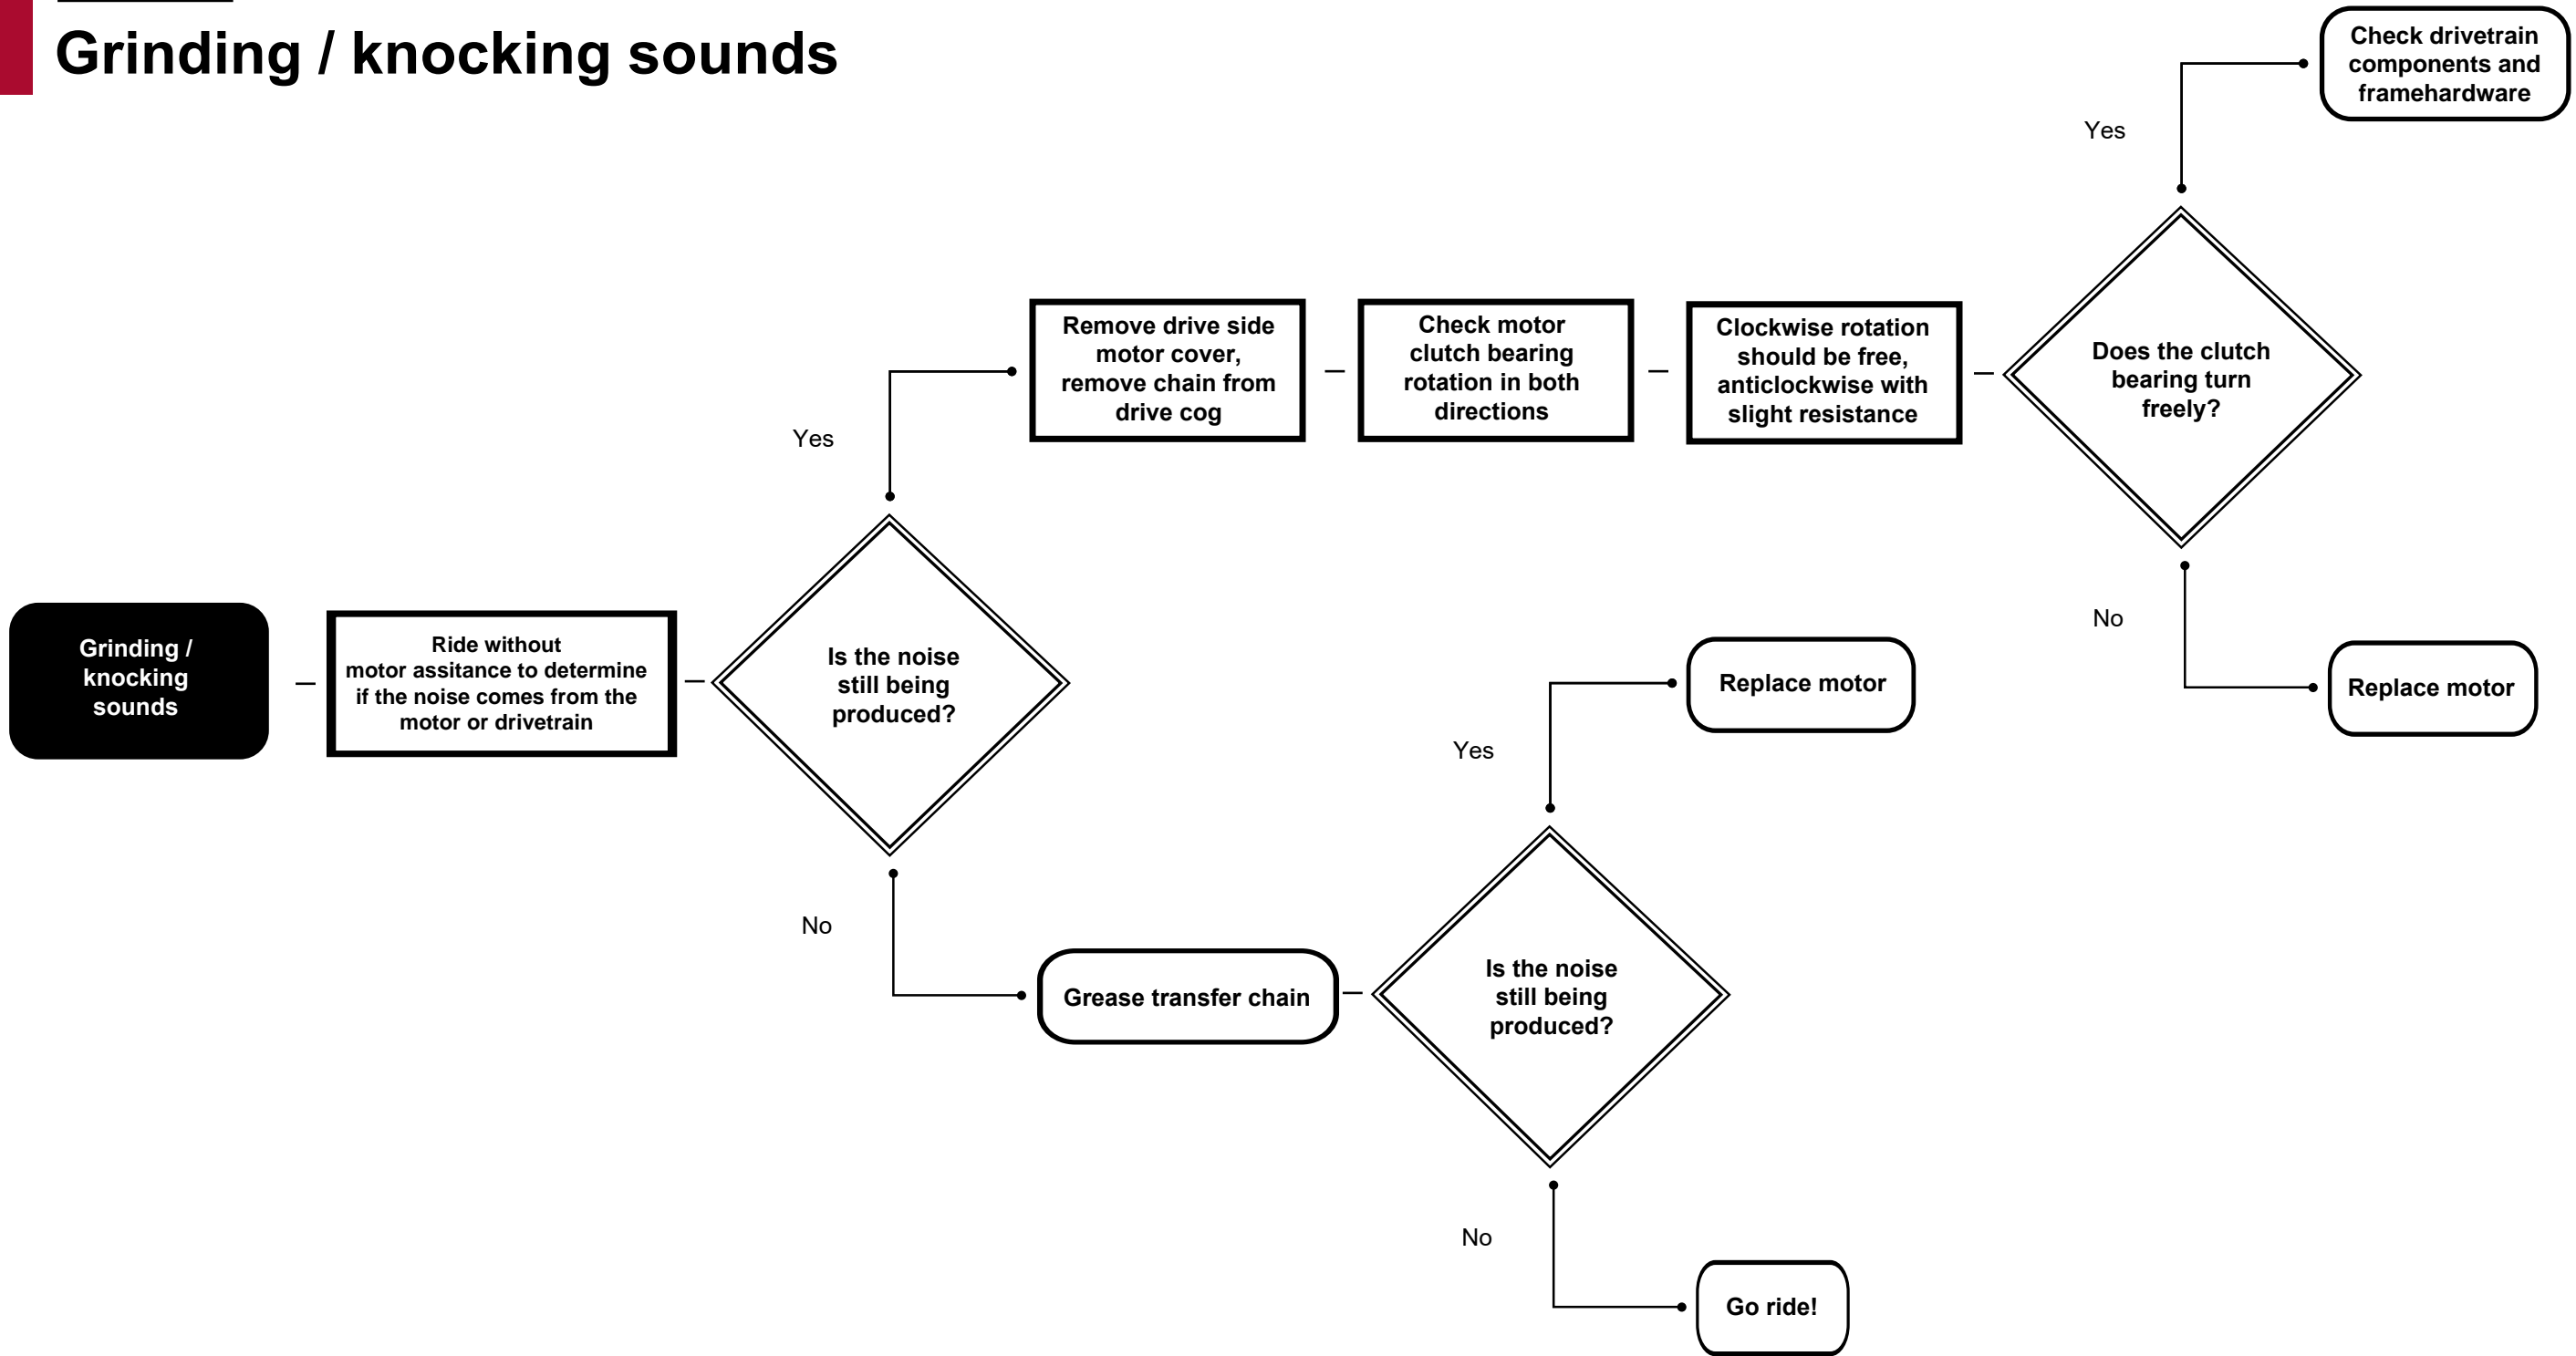

ERROR CODE 180, 189

ERROR CODE 199+240

ERROR CODE 201

ERROR CODE 220

ERROR CODE 230

ERROR CODE 240

Battery not charging

Grinding / knocking sounds

Jumbotron doesn't turn on, no motor assistance

Jumbotron powered, no motor assistance, no error code

Jumbotron screen not powered, motor works

Intermittent motor assistance

Reduced range