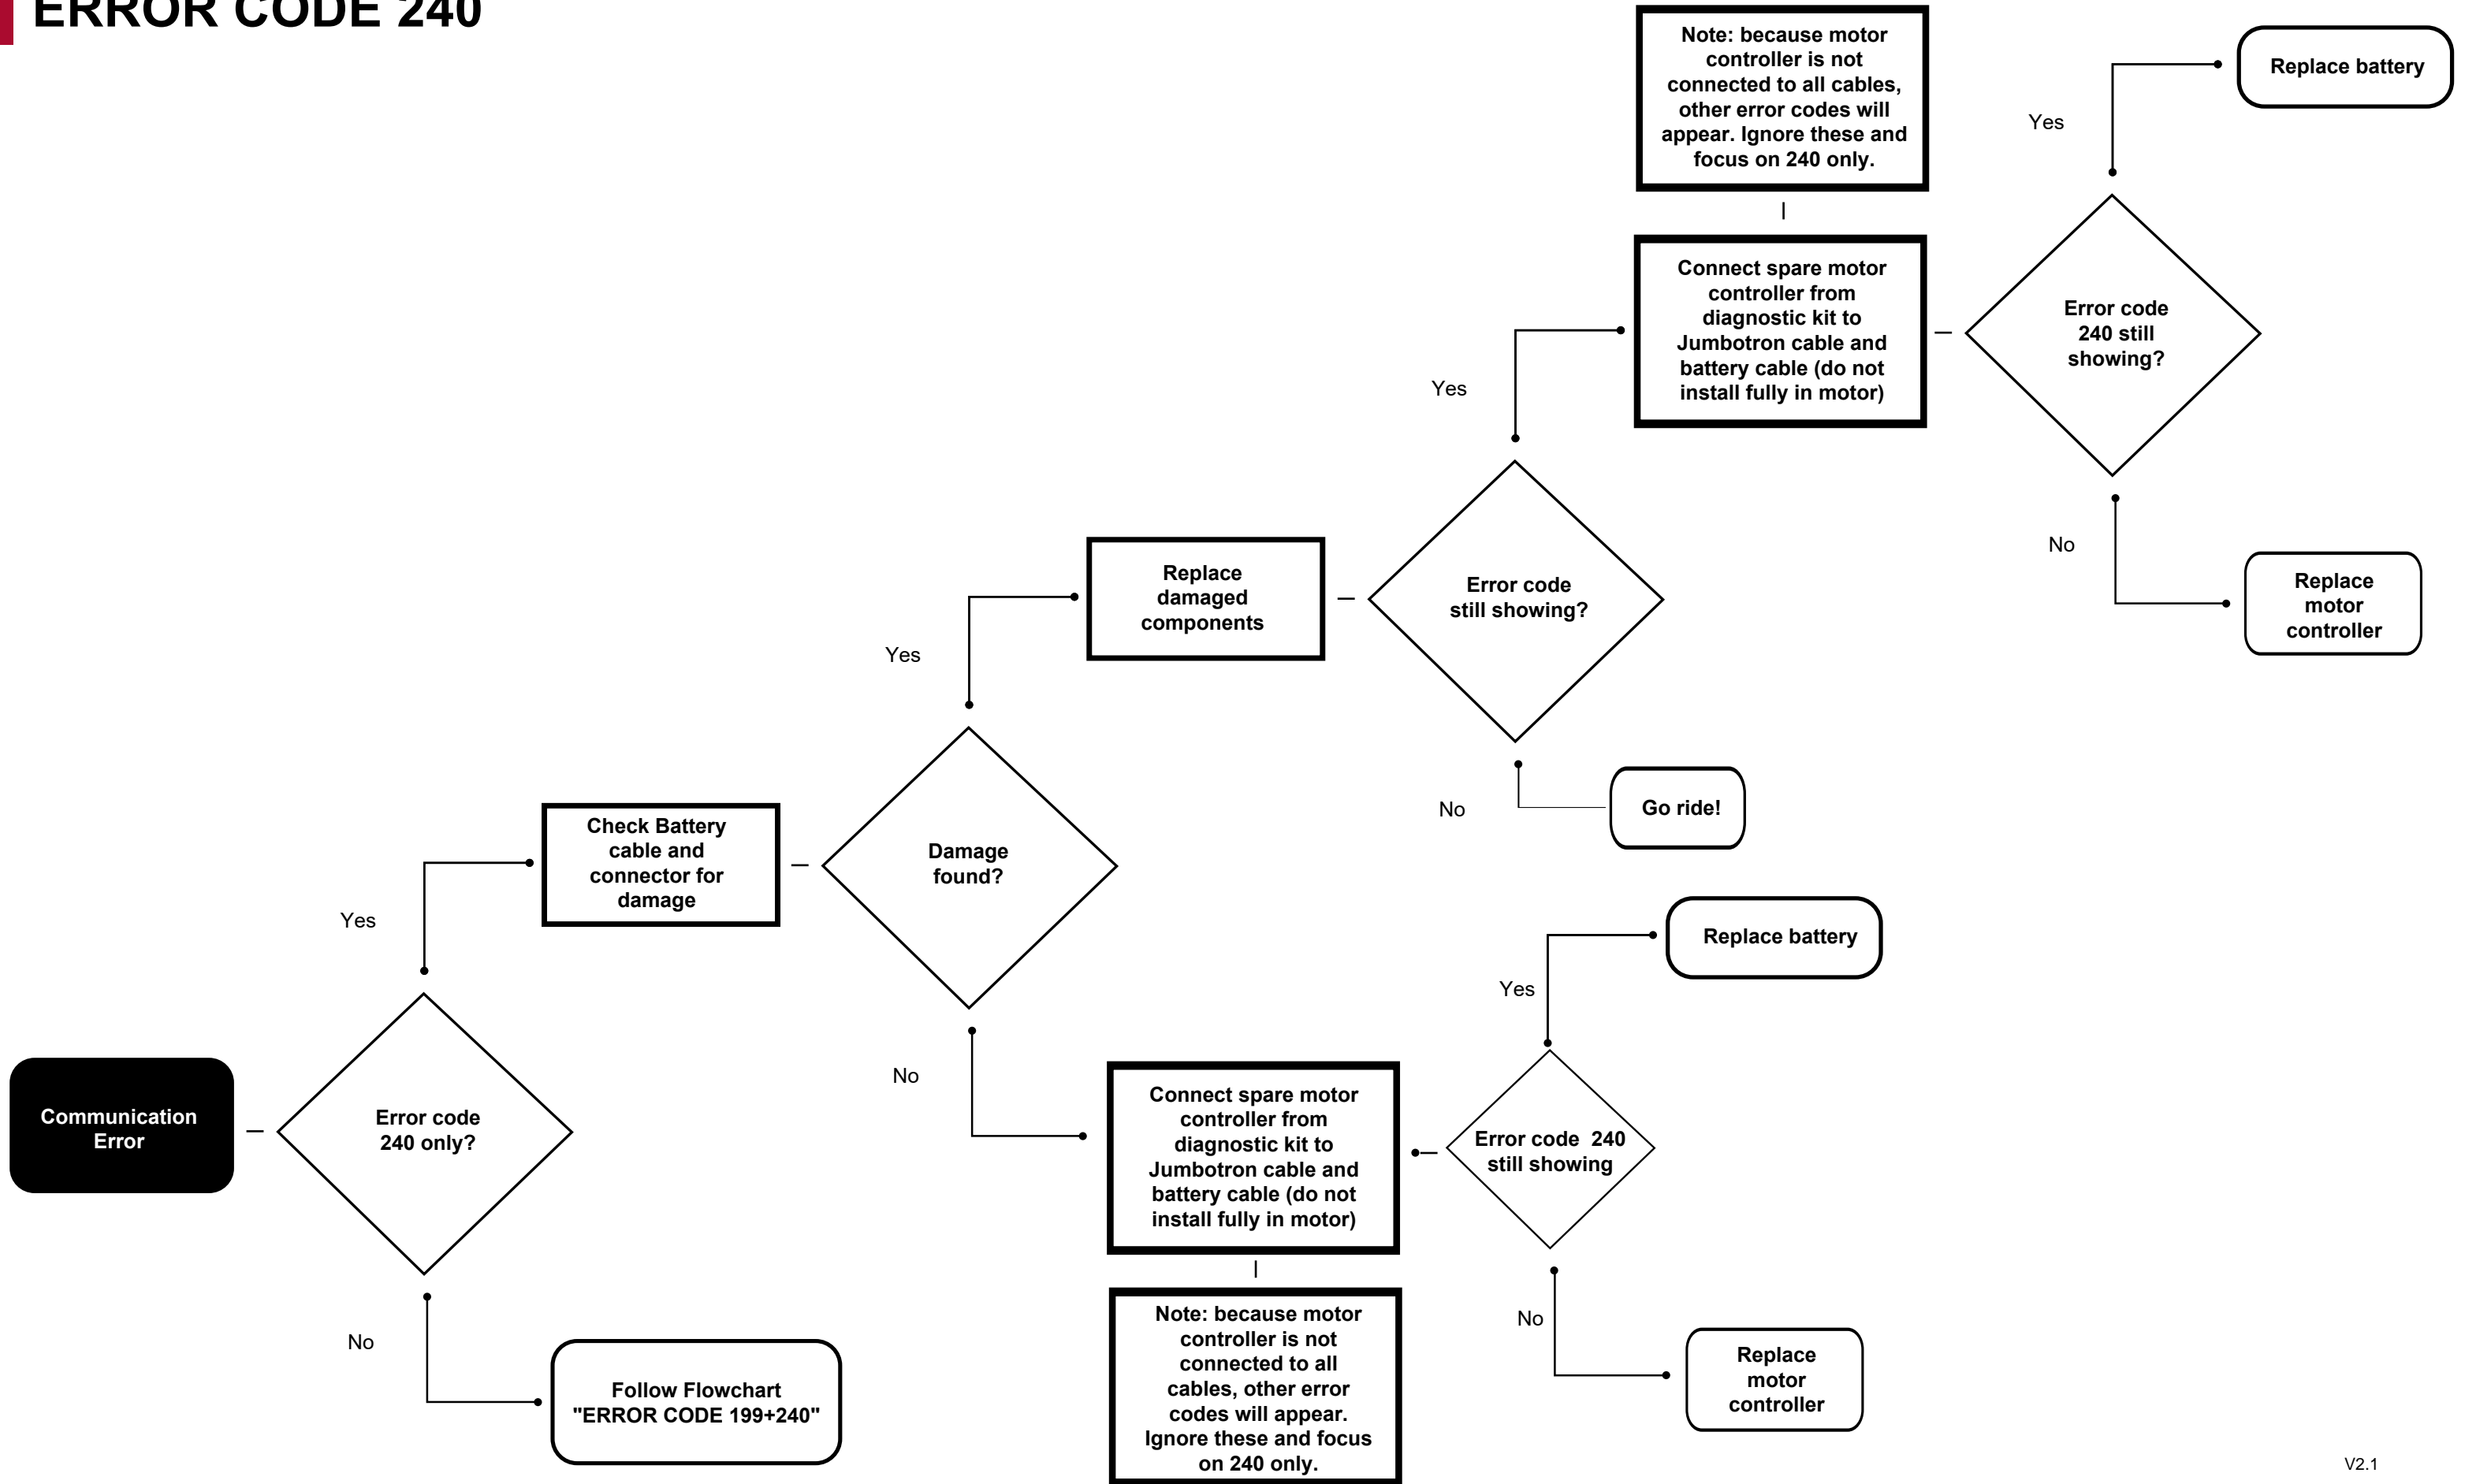

ERROR CODE 180, 189

ERROR CODE 199+240

ERROR CODE 201

ERROR CODE 220

ERROR CODE 230

ERROR CODE 240

Battery not charging

Grinding / knocking sounds

Jumbotron doesn't turn on, no motor assistance

Jumbotron powered, no motor assistance, no error code

Jumbotron screen not powered, motor works

Intermittent motor assistance

Reduced range