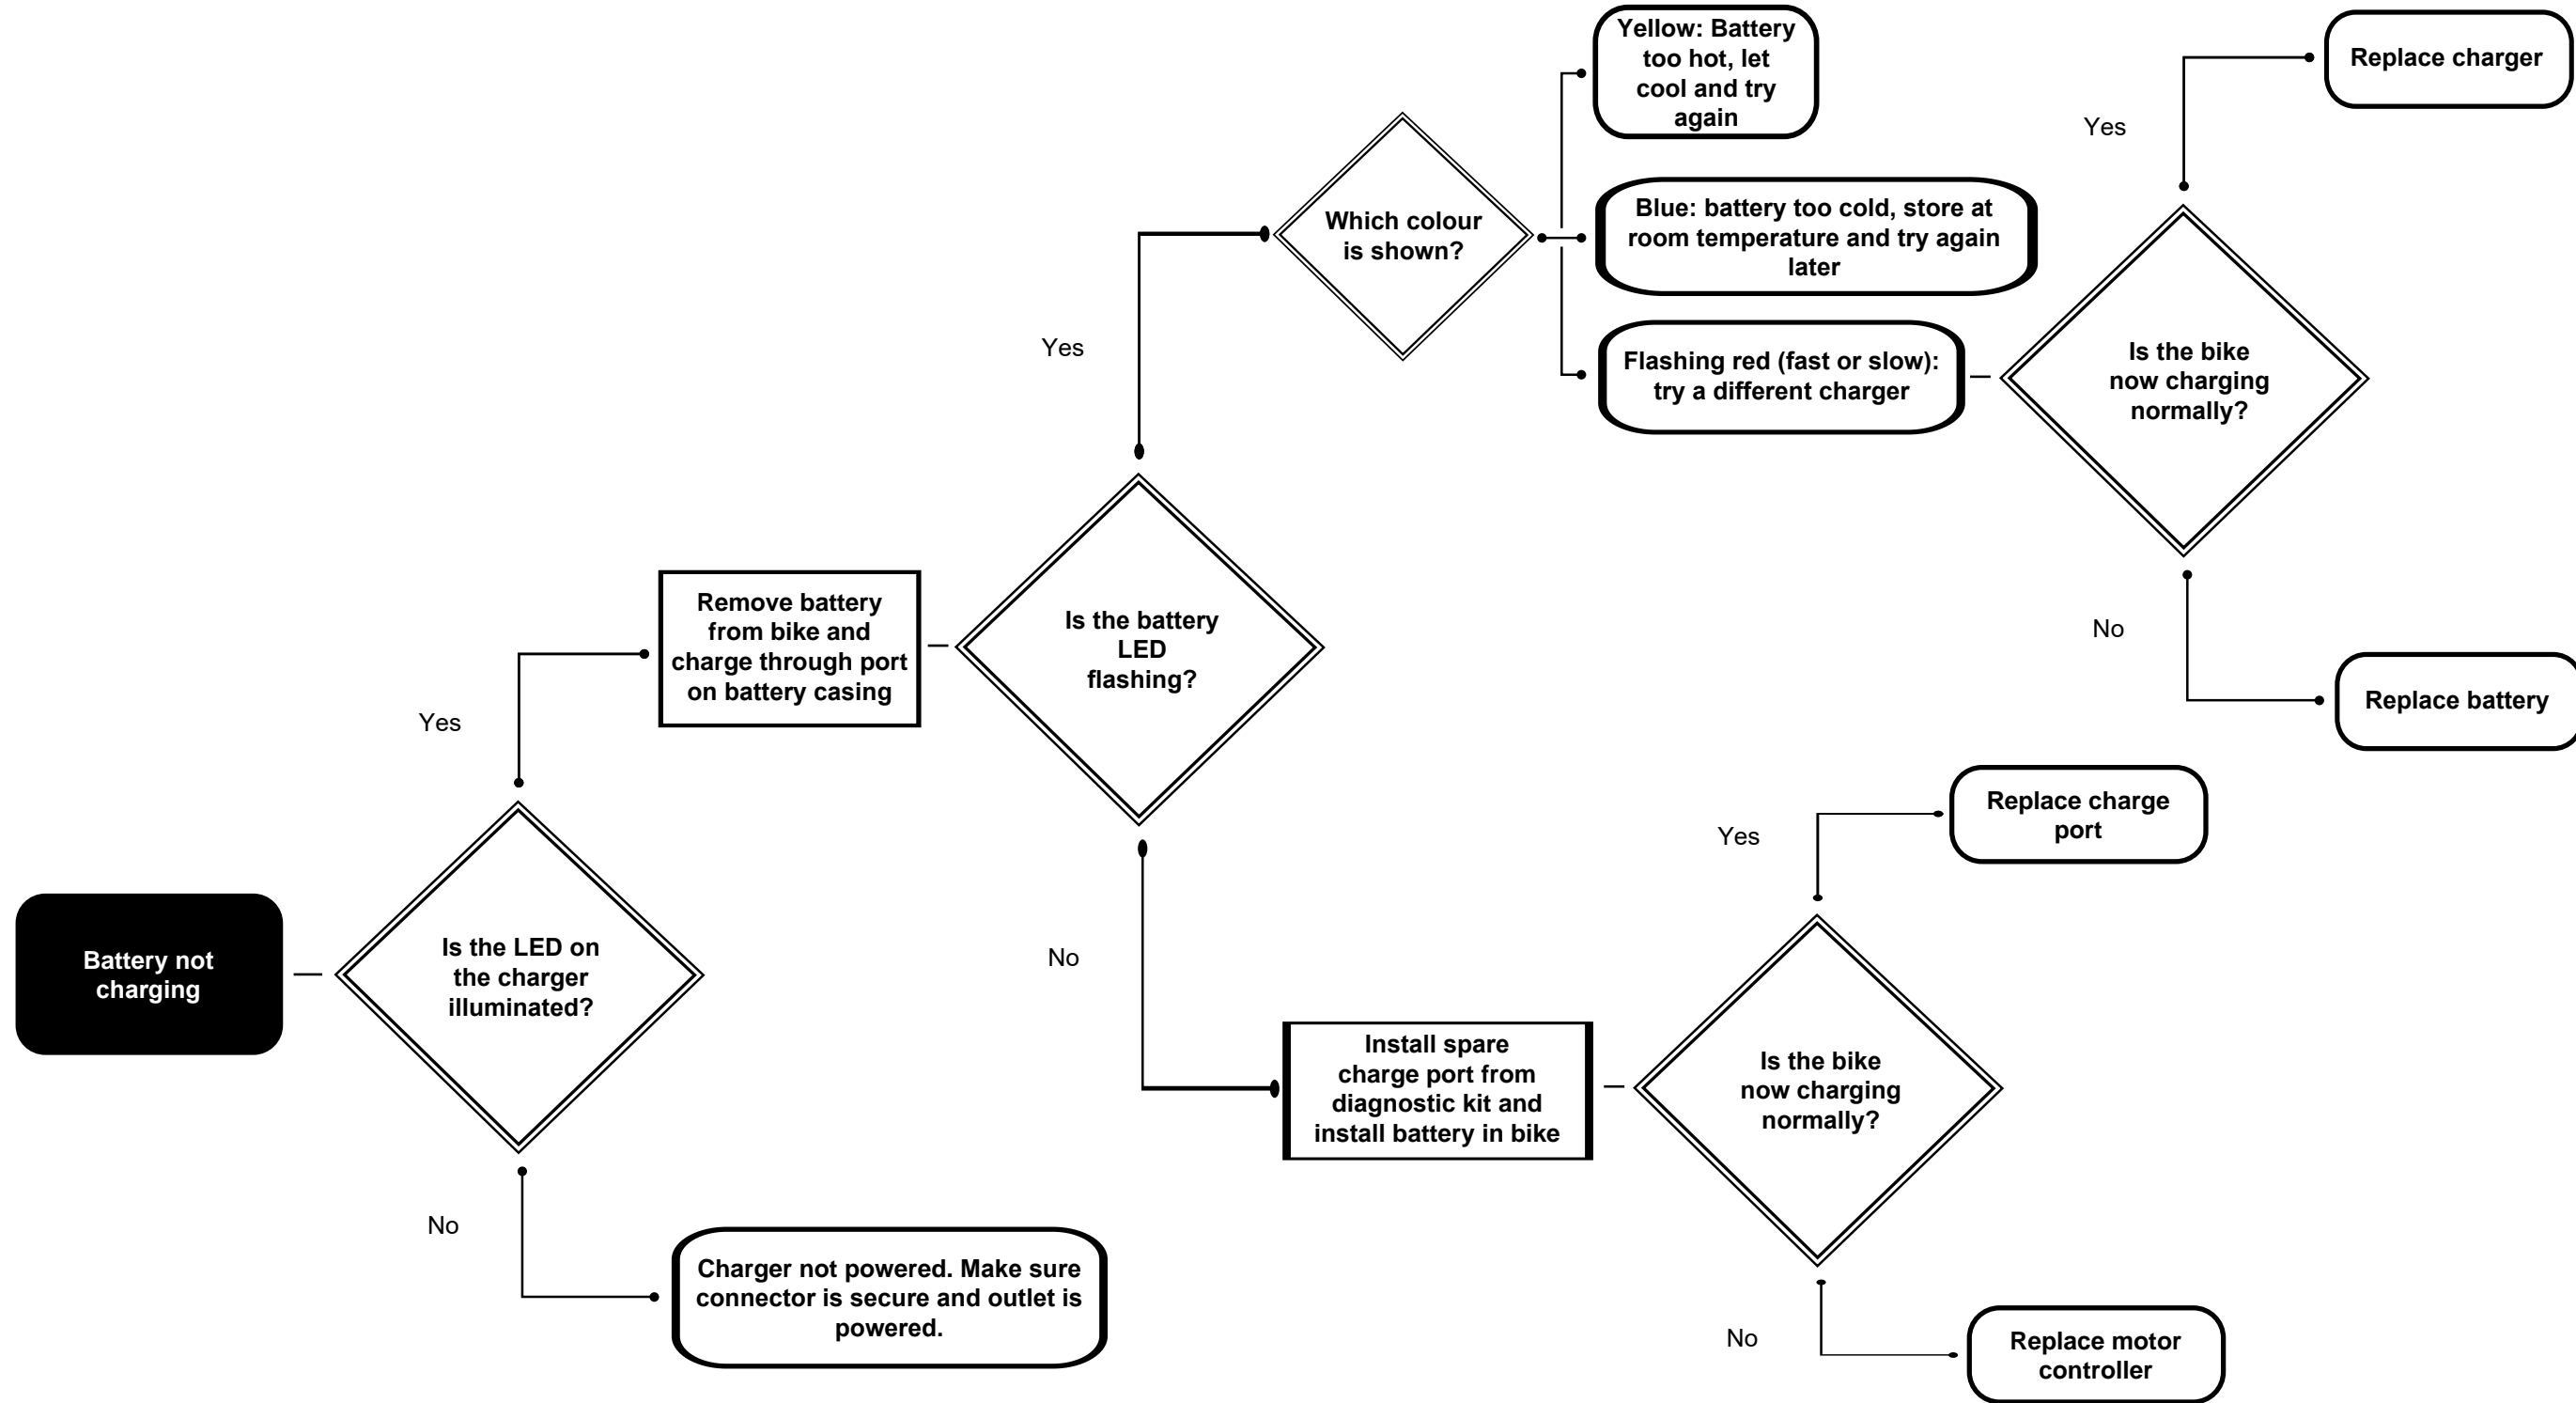

ERROR CODE 180, 189

ERROR CODE 199+240

ERROR CODE 201

ERROR CODE 220

ERROR CODE 230

ERROR CODE 240

Battery not charging

Grinding / knocking sounds

Jumbotron doesn't turn on, no motor assistance

Jumbotron powered, no motor assistance, no error code

Jumbotron screen not powered, motor works

Intermittent motor assistance

Reduced range