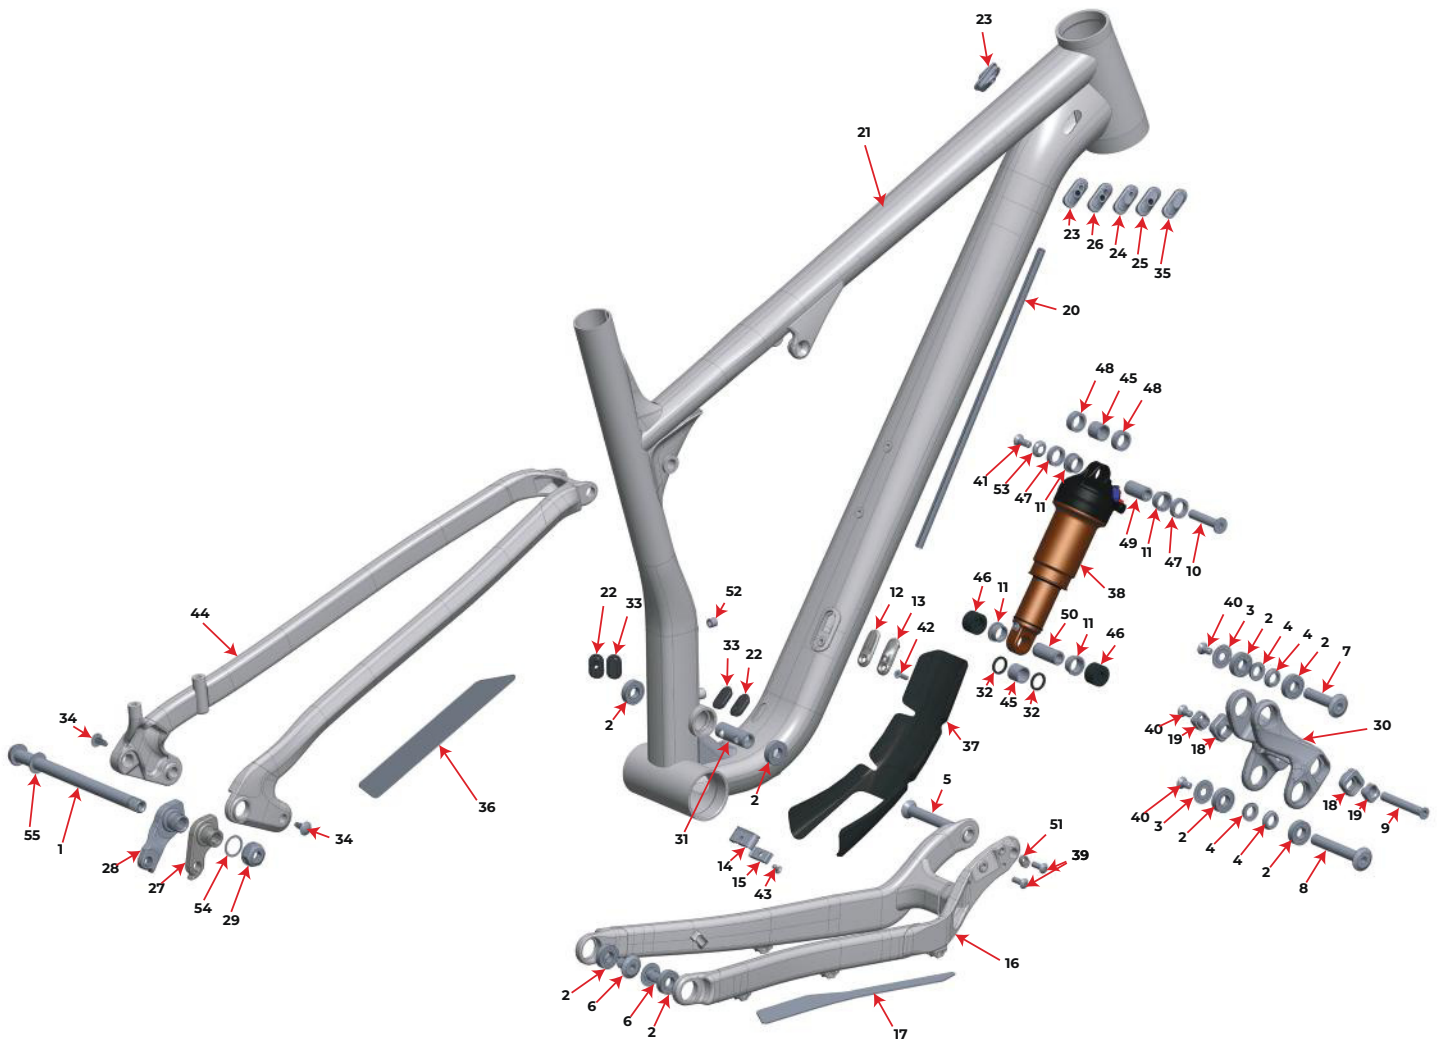

MY20 MY19 MY18

Element Alloy

Parts Kits and Price List are subject to change without notice.
A $10 handling fee will be charged for order less than $50.