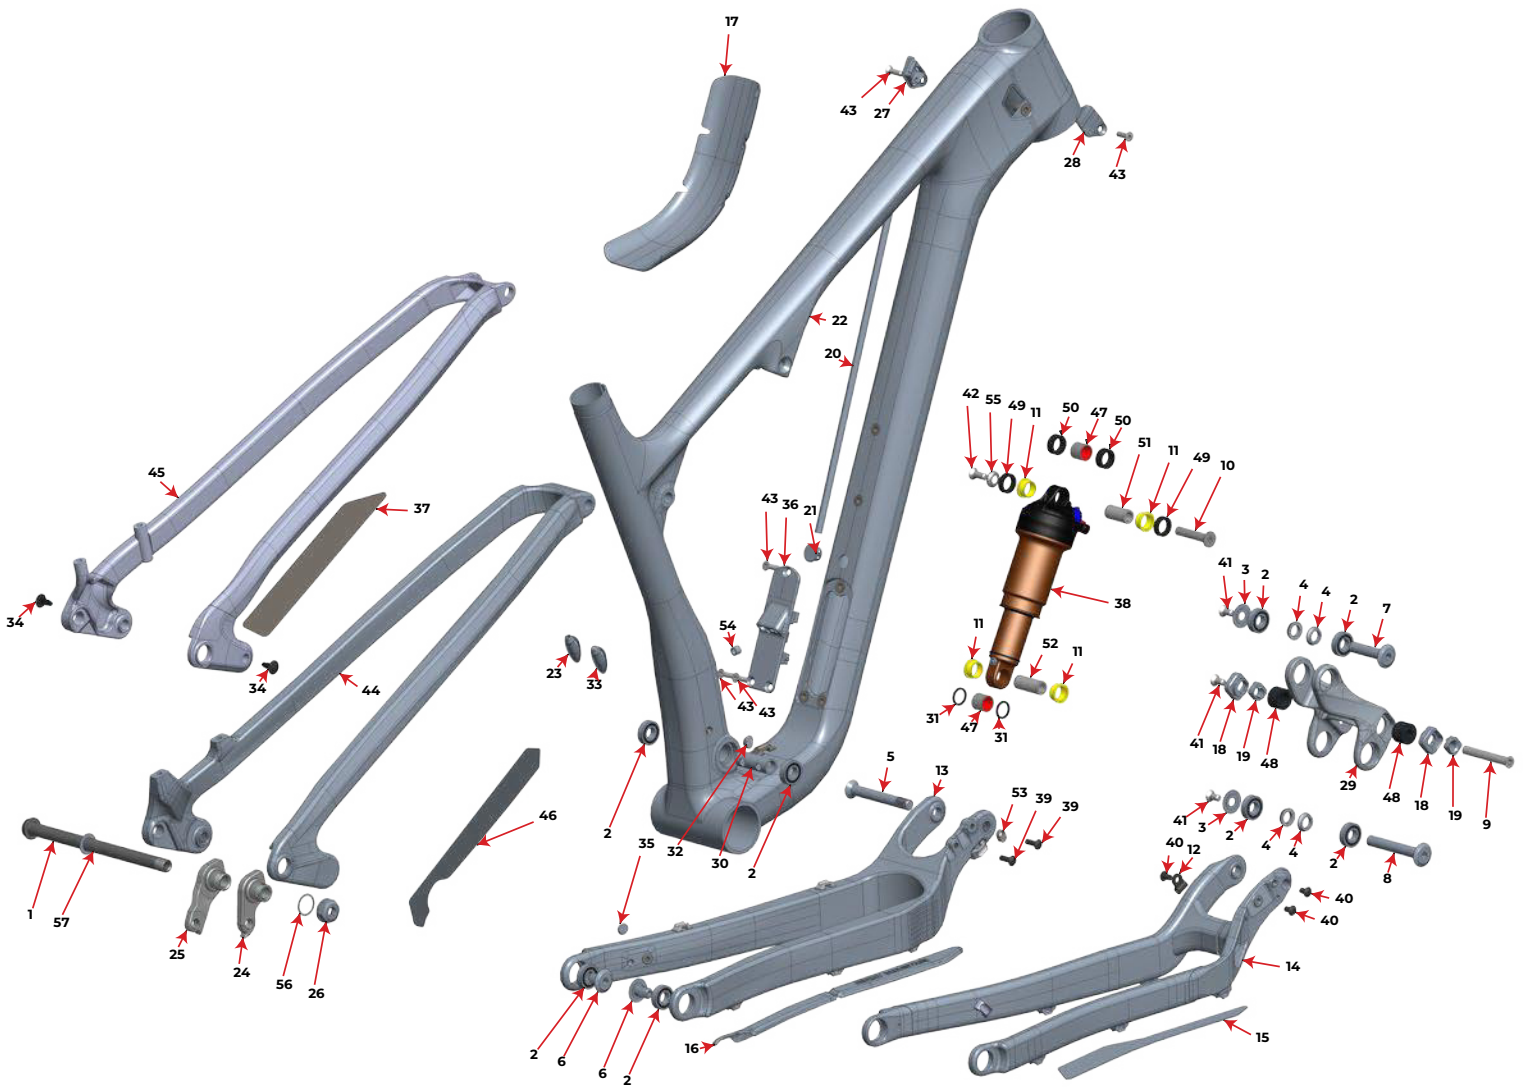

MY20 MY19 MY18

Element Carbon

Parts Kits and Price List are subject to change without notice
A \$10 handling fee will be charged for order less than \$50

2021_2020_2019_2018 Element Carbon

#	QTY	PART NO.	DESCRIPTION
		1817011	Axle kit
1	1	3227009	REAR AXLE 12X 173MM, HARD BLACK ANO
57	1	3227006	WASHER, 12x19x0.5MM, 304 SS
		1819036	ELEMENT LINK WITH BEARING KIT
29	1	1097180	ELEMENT LINK, AL 7075 T-6, HARD BLACK ANO
2	4	1807042	ENDURO 6900 2RS MAX, 22X10X6
		1818012	HANGER KIT SHIMANO DIRECT MOUNT
25	1	1099041	REAR DER. HANGER, EXT THREAD, SHIMANO DIRECT MOUNT
26	1	1099033	HANGER NUT, M16X1, 8MM HEX
56	1	1808029	WASHER, 16x20x0.5MM, 304 SS
		1818013	KIT STANDARD HANGER
24	1	1099031	REAR DER. HANGER, EXT THREAD, STD MOUNT
26	1	1099033	HANGER NUT, M16X1, 8MM HEX
56	1	1808029	WASHER, 16x20x0.5MM, 304 SS
		1819037	ELEMENT PIVOT BOLT KIT
3	2	1807043	6900 BEARING CAP, AL 7075 T-6, HARD BACK ANO
4	4	1807044	6900 BEARING SPACER
5	1	1807045	BOLT C'SUNK 10*70MM, M10X1.0, AL 7075 T-6, HARD BLACK ANO
6	2	1807046	BOLT, 10MM X 15MM, M10X1 EXT., AL 7075 T-6 HARD BLACK ANO
7	1	1807047	BOLT, 10MM X 43MM, M6X1 INT., AL 7075-T6, HARD BLACK ANO
8	1	1807048	BOLT, 10MM X 67MM, M6X1 INT., AL 7075 T-6, HARD BLACK ANO
9	1	1807049	CSUNK BOLT, 8MM X 57MM X M6 INT.
10	1	1807062	SHOCK BOLT, SOLID, OD:8MM, L: 41MM
30	1	1807051	MAIN PIVOT SPACER 38.75MM
41	3	180566-012	FLAT HEAD C'SUNK SOCKET SCREW, M6-1.0 X 12mm, A4/316 SS, 55060.060.012

42	1	180566-016	FLAT HEAD C'SUNK SOCKET SCREW, M6-1.0 X 16mm, A4/316 STAINLESS STEEL
55	1	1807064	C'SUNK WASHER: (for M6 screw) ID:6 x OD:14.6 x 3.25mm THK.

1817017	BEARING KIT
----------------	--------------------

2	8	1807042	ENDURO 6900 2RS MAX, 22X10X6
---	---	---------	------------------------------

3708024	Protector Kit ELEMENT CARBON
----------------	-------------------------------------

15	1	3708016	ELEMENT ALLOY CS PROTECTOR
46	1	3708003	Element die-cut seatstay protector
17	1	3708009	Element down tube protector