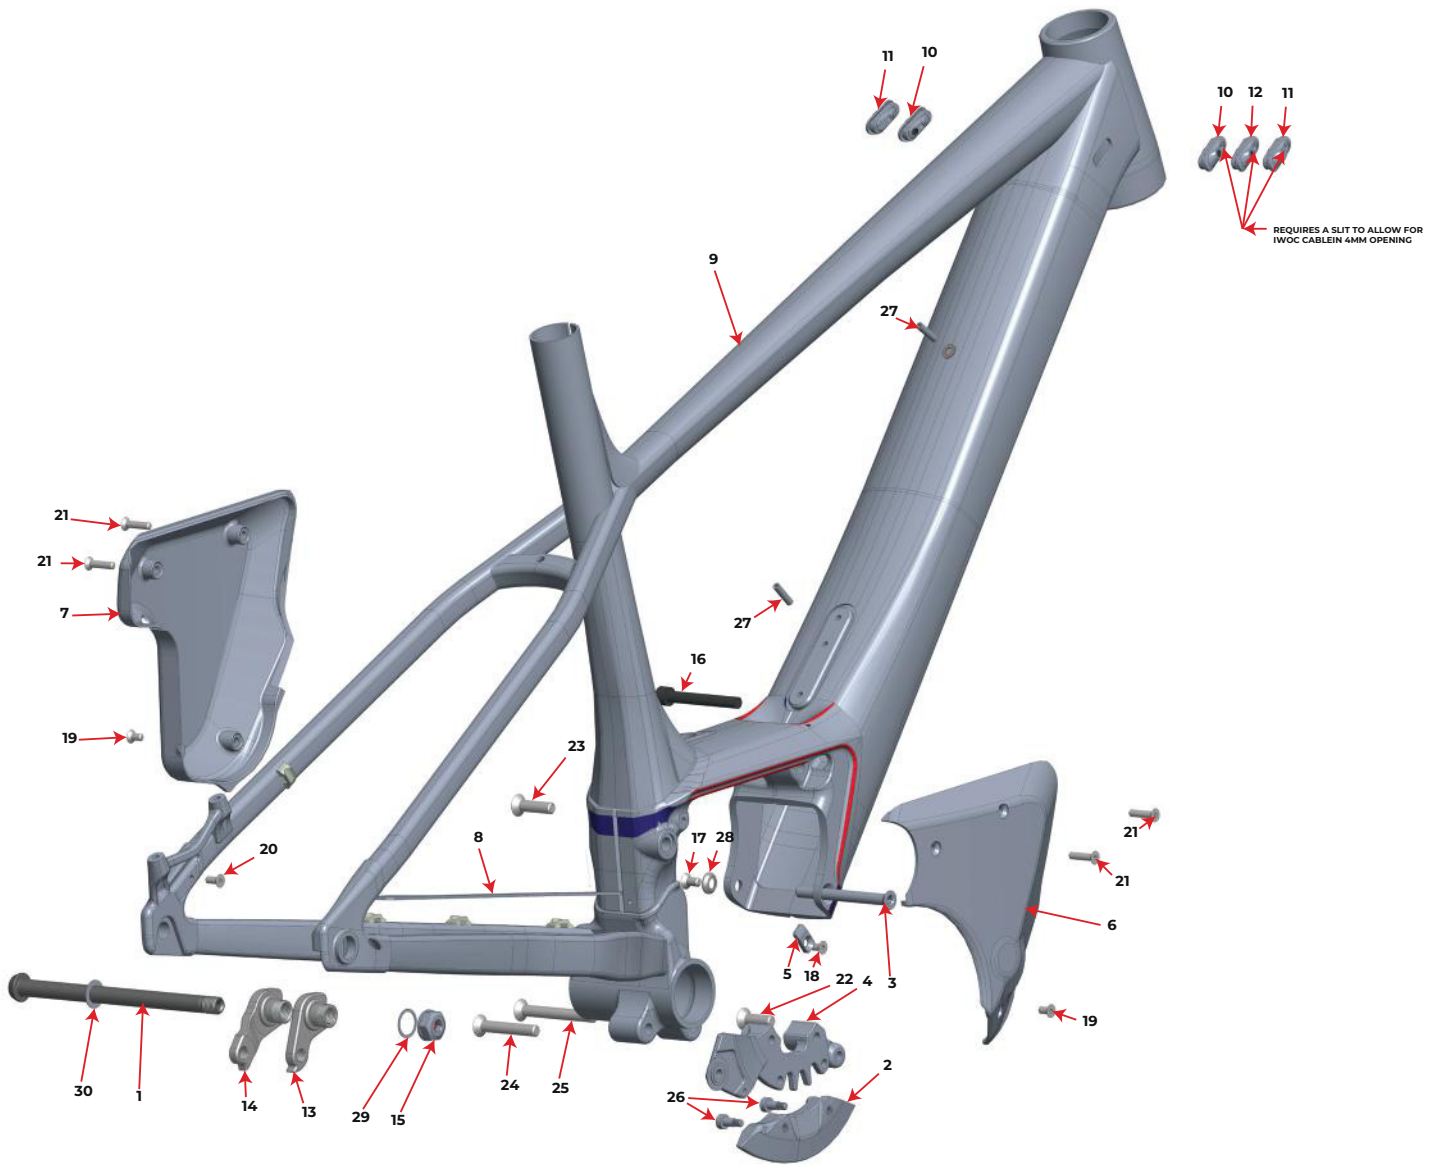

# Growler Powerplay

Parts Kits and Price List are subject to change without notice.  
A \$10 handling fee will be charged for order less than \$50.

2021 Growler Powerplay Aluminium		
QTY	PART NO.	DESCRIPTION
<b>1818012 HANGER KIT SHIMANO DIRECT MOUNT</b>		
1	1099041	REAR DER. HANGER, EXT THREAD, SHIMANO DIRECT MOUNT
1	1099033	HANGER NUT, M16X1, 8MM HEX
1	1808029	WASHER, 16x20x0.5MM, 304 SS
<b>1818013 KIT STANDARD HANGER</b>		
1	1099031	REAR DER. HANGER, EXT THREAD, STD MOUNT
1	1099033	HANGER NUT, M16X1, 8MM HEX
1	1808029	WASHER, 16x20x0.5MM, 304 SS
<b>1817011 AXLE KIT BOOST</b>		
1	3227009	REAR AXLE 12X 173MM, HARD BLACK ANO
1	3227006	WASHER, 12x19x0.5MM, 304 SS
<b>1998063 Side cover kit right</b>		
1	1997017	POWERPLAY MOTOR COVER, RIGHT
1	1808152	C'SUNK SOCKET SCREW, M5-0.8x10MM. BLACK STAINLESS STEEL
2	1808137	C'SUNK SOCKET SCREW, M5-0.8x22MM. BLACK STAINLESS STEEL
<b>1998062 Side cover kit left</b>		
1	1997019	POWERPLAY MOTOR COVER, LEFT
1	1808152	C'SUNK SOCKET SCREW, M5-0.8x10MM. BLACK STAINLESS STEEL
2	1808137	C'SUNK SOCKET SCREW, M5-0.8x22MM. BLACK STAINLESS STEEL
<b>1997093 Bash Guard Kit</b>		
1	1997058	RMB BASH GUARD
2	1807125	CUSTOM HEX SOC. HD. SHLD. SCR., 303 SS, M5 6x8
<b>1818009 Side Cover bolt kit</b>		

2	1808152	C'SUNK SOCKET SCREW, M5-0.8x10MM. BLACK STAINLESS STEEL
4	1808137	C'SUNK SOCKET SCREW, M5-0.8x22MM. BLACK STAINLESS STEEL

<b>1819030</b>	<b>GROMMET KIT FOR ALLOY POWERPLAY</b>
----------------	--

2	1809004	RUBBER GROMMET FOR 2 CABLES, 5mm,4mm YF-W13-2
2	1809005	RUBBER GROMMET FOR 1 CABLE 4mm YF-W13-4
1	1809007	RUBBER GROMMET FOR 2 CABLES, 5mm, 5mm YF-W13-8

<b>3707002</b>	<b>CHAINSTAY PROTECTOR</b>
----------------	----------------------------