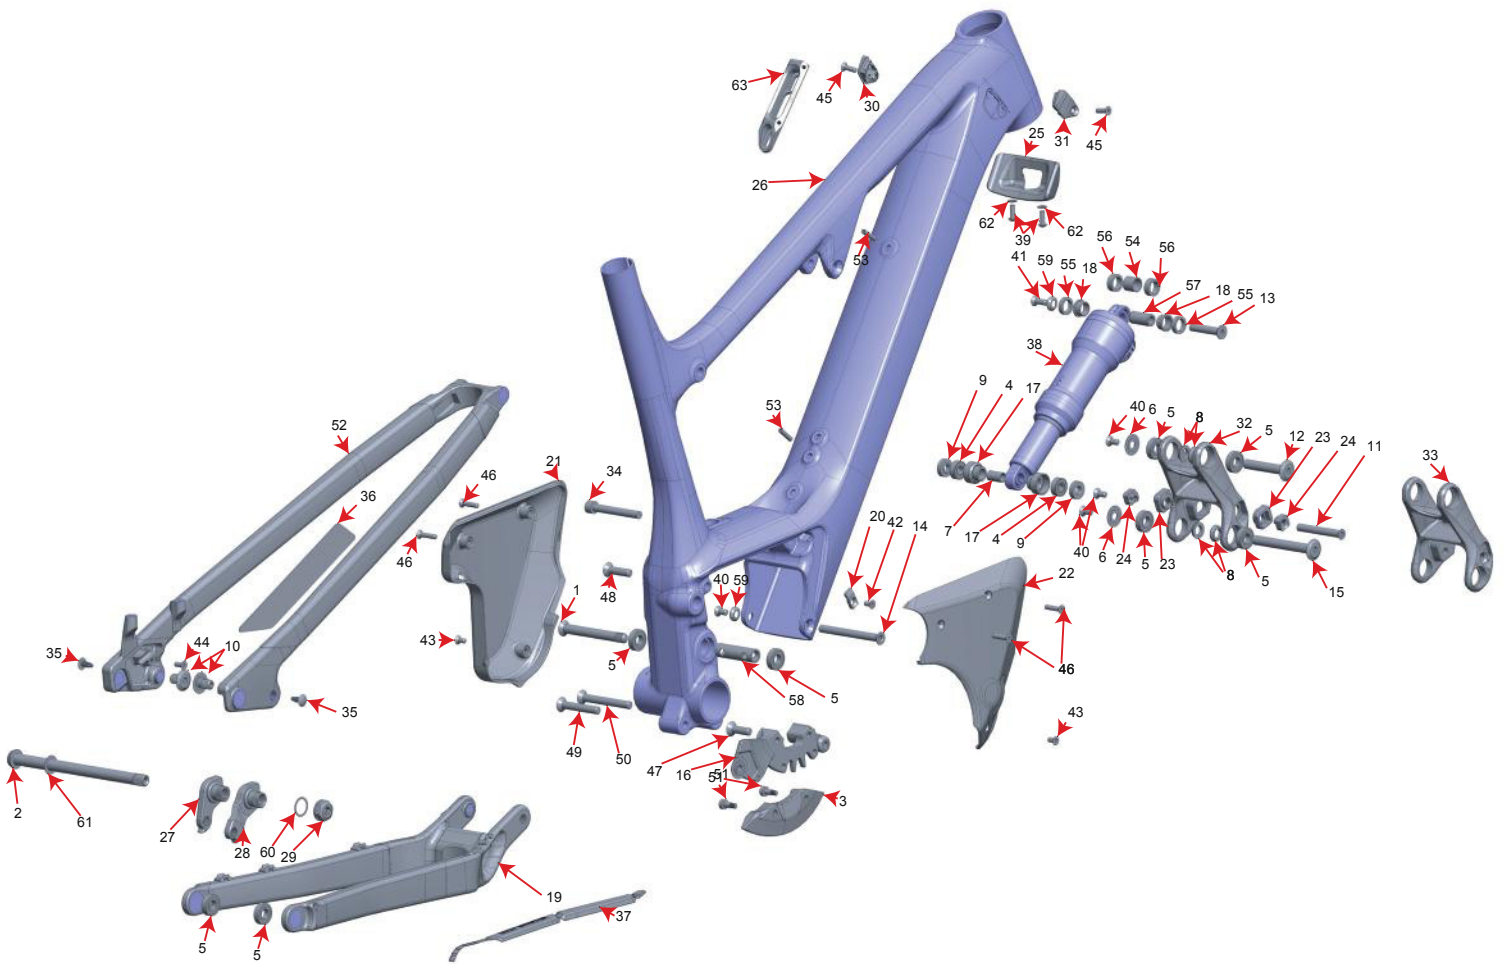

# Instinct Powerplay Carbon

Parts Kits and Price List are subject to change without notice.  
A \$10 handling fee will be charged for order less than \$50.

2021\_2020 Instinct Powerplay carbon

#	QTY	PART NO.	DESCRIPTION
<b>1819015</b>			
<b>INSTINCT LINK WITH BEARING KIT</b>			
32	1	1098101	INSTINCT LINK, 88MM LONG, RIDE9, AL7075-T6, HARD BLACK ANO
5	4	1807042	ENDURO BEARING 6900 2RS MAX TYPE, 22X10X6 SIZE
<b>1819016</b>			
<b>INSTINCT BC LINK WITH BEARING KIT</b>			
33	1	1098102	INSTINCT BC LINK, 88MM LONG, AL7075-T6, HARD BLACK ANO
5	4	1807042	ENDURO BEARING 6900 2RS MAX TYPE, 22X10X6 SIZE
<b>1818012</b>			
<b>HANGER KIT SHIMANO DIRECT MOUNT</b>			
28	1	1099041	REAR DER. HANGER, EXT THREAD, SHIMANO DIRECT MOUNT
29	1	1099033	HANGER NUT, M16X1, 8MM HEX
60	1	1808029	WASHER, 16x20x0.5MM, 304 SS
<b>1818013</b>			
<b>KIT STANDARD HANGER</b>			
27	1	1099031	REAR DER. HANGER, EXT THREAD, STD MOUNT
29	1	1099033	HANGER NUT, M16X1, 8MM HEX
60	1	1808029	WASHER, 16x20x0.5MM, 304 SS
<b>1810005</b>			
<b>PIVOT BOLT KIT</b>			
1	1	1807029	MP AXLE, M10X1.25, L:84Mm, AL7075-T6 HARD BLACK ANO
6	2	1807043	6900 BEARING CAP, AL 7075 T-6, HARD BACK ANO
8	4	1807044	6900 BEARING SPACER
10	2	1807046	BOLT, 10MM X 15MM, M10X1 EXT., AL 7075 T-6 HARD BLACK ANO
11	1	1807049	CSUNK BOLT, 8MM X 57MM X M6 INT.
12	1	1807060	BOLT, 10MM X 54MM, M6X1 INT., AL 7075-T6, HARD BLACK ANO
15	1	1807061	BOLT, 10MM X 78MM, M6X1 INT., AL 7075 T-6, HARD BLACK ANO
40	4	180566-012	FLAT HEAD C'SUNK SOCKET SCREW, M6-1.0 X 12mm, A4/316 SS, 55060.060.012
59	2	1807064	C'SUNK WASHER: (for M6 screw) ID:6 x OD:14.6 x 3.25mm THK.
41	1	180566-016	FLAT HEAD C'SUNK SOCKET SCREW, M6-1.0 X 16mm, A4/316 STAINLESS STEEL
13	1	1807062	SHOCK BOLT, SOLID, OD:8MM, L: 41MM